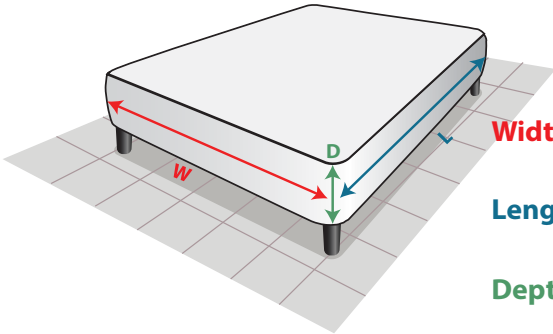

Properly Measuring Your Box Spring

It is important to properly measure your box spring. **The Contour Wrap® is made according to industry standard box spring sizes.** Please use the following guidelines to measure correctly.

- **Width:** Measure the width (in inches) of the box spring from side to side to the nearest 1/4 inch. **For Split King box springs, measure the width as one unit.*
- **Length:** Measure the length (in inches) from the head of the box spring to the foot of the box spring to the nearest 1/4 inch.
- **Depth:** Measure the height of the box spring (in inches) from the bottom of the box spring to the top to the nearest 1/4 inch.

Shantung

Size	Charcoal Gray	Espresso Brown	Navy Blue	Pure White	Soft Pewter	Wedgewood	Vanilla Bean
Long Full 7"	0043109	0043118	0070973	0075633	0075649	0075641	0070988
Queen 7"	0043110	0043119	0070974	0075632	0075648	0075640	0070997
King 7"	0043111	0043112	0070982	0075631	0075647	0075639	0070991
Hotel King 7"	0043113	0043242	0070975	0075630	0075646	0075638	0070999
Long Full 9"	0043114	0043243	0070976	0075629	0075645	0075637	0070992
Queen 9"	0043115	0043244	0070985	0075628	0075644	0075636	0070993
King 9"	0043116	0043245	0070986	0075627	0075643	0075635	0070994
Hotel King 9"	0043117	0043246	0070979	0075626	0075642	0075634	0070995

Sawgrass

Size	Caramel	Graphite
Long Full 7"	0071012	0071004
Queen 7"	0071013	0071005
King 7"	0071014	0071006
Hotel King 7"	0071015	0071007
Long Full 9"	0071016	0071008
Queen 9"	0071017	0071009
King 9"	0071018	0071010
Hotel King 9"	0071019	0071011

Savile™

Size	Berkshire Brown™	Bespoke Navy™	London Grey™
Long Full 7"	0080040	0080032	0082615
Queen 7"	0080070	0080033	0082616
King 7"	0080071	0080034	0082617
Hotel King 7"	0080072	0080035	0082618
Long Full 9"	0080073	0080036	0082619
Queen 9"	0080074	0080037	0082620
King 9"	0080075	0080038	0082621
Hotel King 9"	0080076	0080039	0082622

Mattress and Box Spring Sizes

Mattresses and box springs can vary slightly in size.

- Long Full 52-54"W x 78-80"L
- Queen 58-60"W x 78-80"L
- King (combined box springs) 74-76"W x 78-80"L
- Hotel King (combined box springs) 70-72"W x 78-80"L

Depths:

- 7" will fit box springs with a height of 5.5" to 7.5"
- 9" will fit from 7.75" to 9.5"